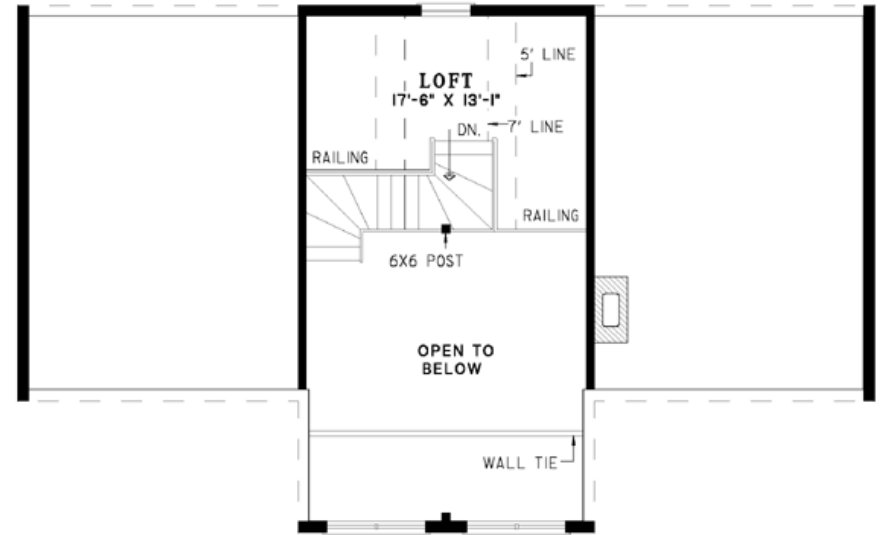

Main Floor

Upper Floor

CEDAR RIDGE

Total Living Area: 1502 sq. ft.
 First Floor: 1392 sq. ft.
 Second Floor: 110 sq. ft.
 Bedrooms: 3
 Bathrooms: 3
 Width of House: 52 feet
 Depth of House: 40 feet
 1st Fl. Ceiling Height: 8'0 feet