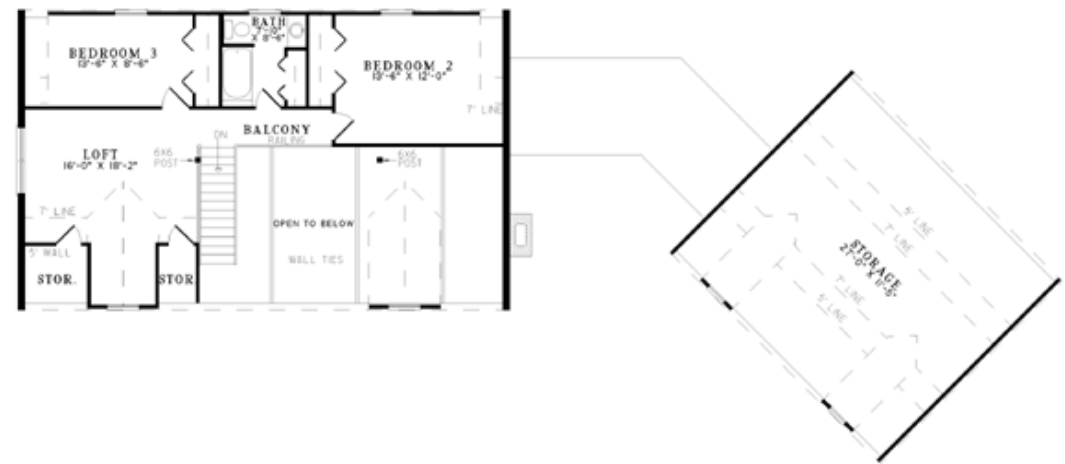

1st Floor

## PINEHURST

Total Living Area: 2181 sq. ft.  
 First Floor: 1408 sq. ft.  
 Second Floor: 773 sq. ft.  
 Bonus Area: 360 sq. ft.  
 Bedrooms: 3  
 Bathrooms: 2.5  
 Width of House: 98 feet  
 Depth of House: 52 feet  
 Garage Size: 2 Car  
 1st Fl. Ceiling Height: 8'0 feet

2nd Floor