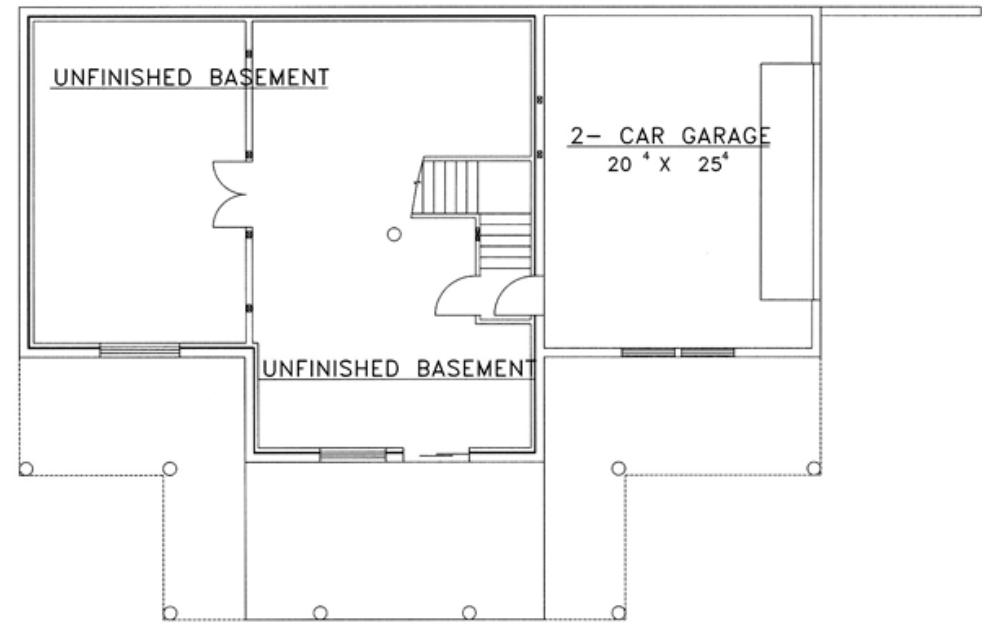

MAIN LEVEL FLOOR PLAN

## SPRUCE PLACE

Total Living Area: 2513 sq. ft.  
 First Floor: 1736 sq. ft.  
 Second Floor: 777 sq. ft.  
 Bedrooms: 3  
 Bathrooms: 2.5  
 Width of House: 64 feet  
 Depth of House: 53 feet  
 1st Fl. Ceiling Height: 9'0 feet

UNFINISHED BASEMENT FLOOR PLAN