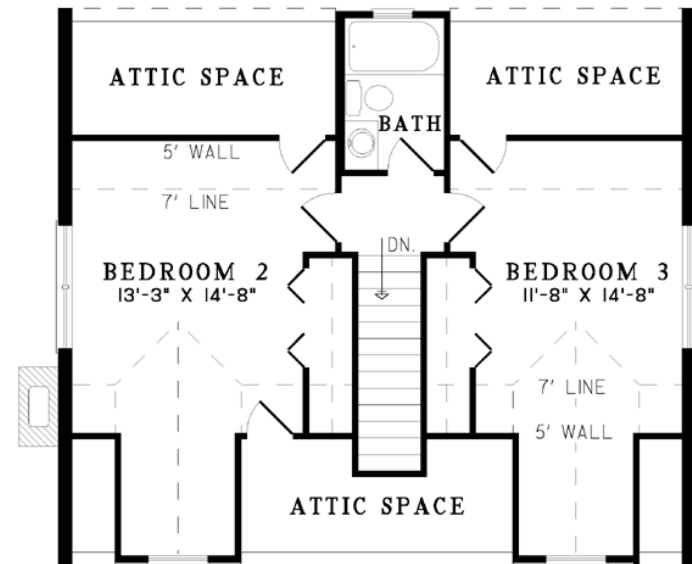

1st Floor

2nd Floor

## WILLOW BEND

Total Living Area: 1492 sq. ft.  
 First Floor: 896 sq. ft.  
 Second Floor: 596 sq. ft.  
 Bedrooms: 4  
 Bathrooms: 2  
 Width of House: 32 feet  
 Depth of House: 36 feet  
 1st Fl. Ceiling Height: 8'0 feet